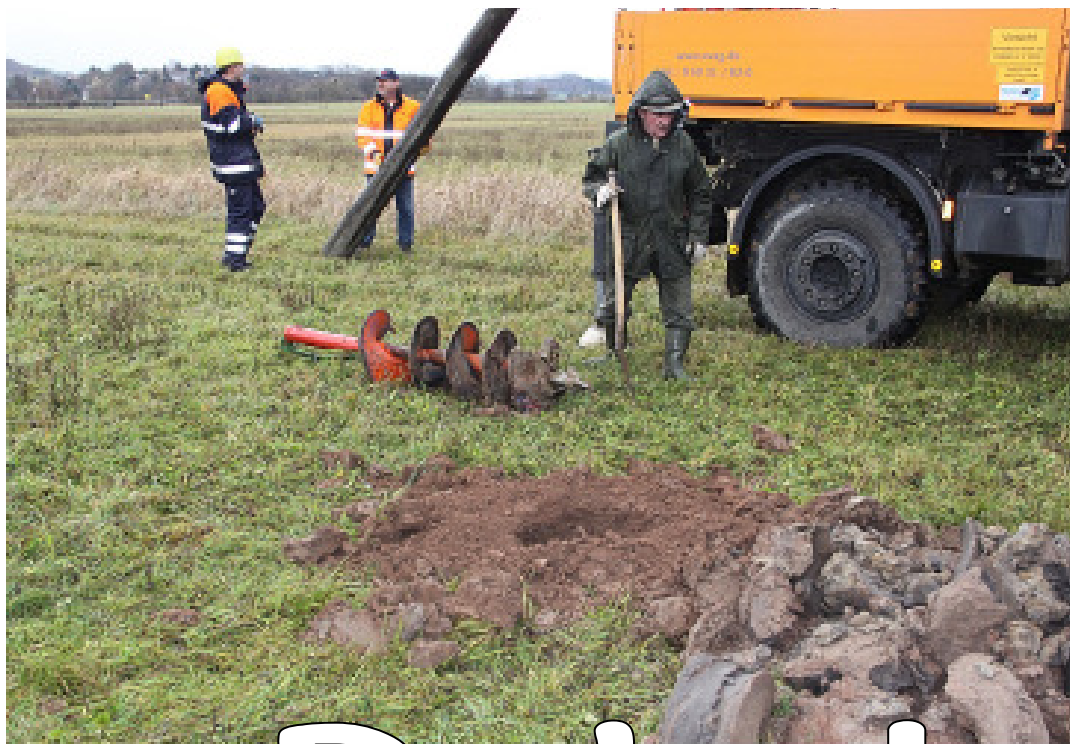

"Brachvogelschutz"

Der Beweis
einer erfolgreichen Arbeit,
wenn auch schlecht
ins Bild gerückt.

Flachwasserteich

A photograph of a rural landscape. In the foreground, a deep, narrow trench has been dug into the dark brown soil, filled with a small amount of water. The trench is surrounded by dark, clumpy earth. In the middle ground, there is a large, flat green field. To the left of the field, a white and red striped marker is visible. In the background, there are rolling hills and a line of trees under a cloudy sky. The word "Grabentasche" is written in white, stylized text with a black outline across the middle of the image.

Grabentasche

Grabentasche

A wide, flat, brownish field with a green border, under a cloudy sky, with a line of trees and a hill in the background.

"Brachvogel - Rennbahn"

A wide-angle landscape photograph showing a pond in the foreground, surrounded by green grass and some reeds. In the middle ground, there are rolling green hills with large patches of bright yellow rapeseed fields. A tall, dark utility pole stands in the field. The background is a dense line of green trees under a clear blue sky with a few wispy clouds. The overall scene is bright and sunny.

Sackteich

Neues Storchennest

Geschraubt

Geböhrt

Bohrloch

Mast in Bohrloch

Beifüllen

Stampfen

A tall, thin, black mast stands in a field. To the left, a drilling rig is mounted on a truck. To the right, a yellow tractor is parked. Several people are standing around the base of the mast. The background shows a flat landscape under a cloudy sky. The text "Mast steht. . . gerade?" is overlaid on the bottom of the image.